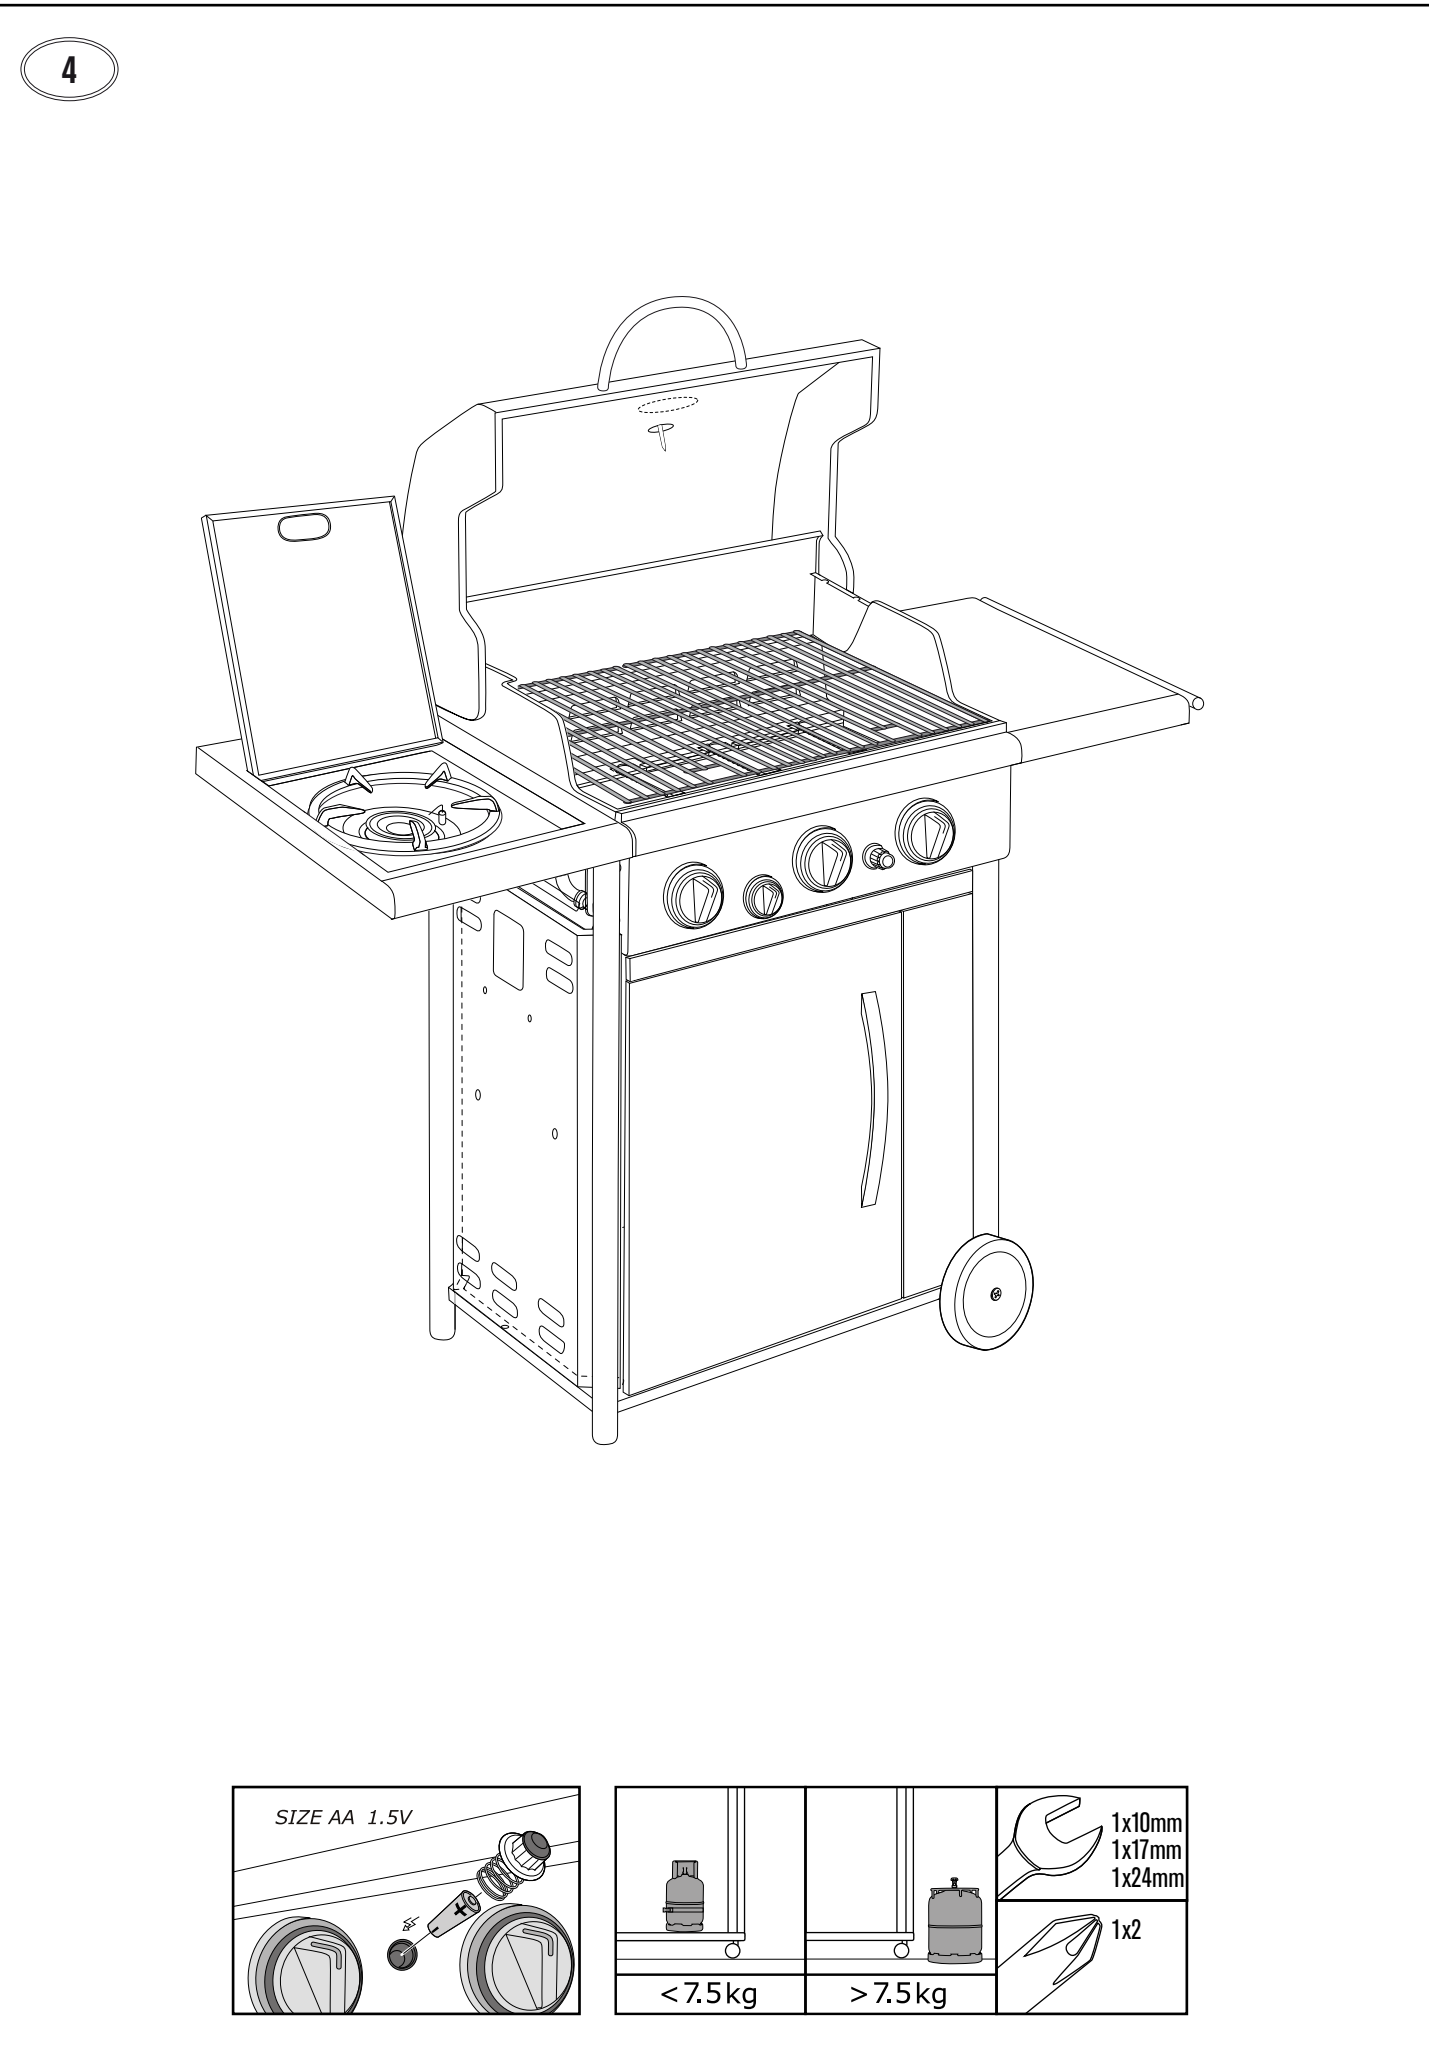

HAMILTON 3+G

18.378.95

22x D (18.370.01)	2x S (18.370.96)
6x J (18.370.04)	2x C (18.370.62)
8x X (18.370.17)	2x R (18.371.06)
2x g (18.370.38)	2x r (18.370.30)
8x e (18.370.35)	2x t (18.370.32)
2x u (18.370.33)	
4x G (18.370.80) Protection Pin reserve	3x W (18.323.23)

7